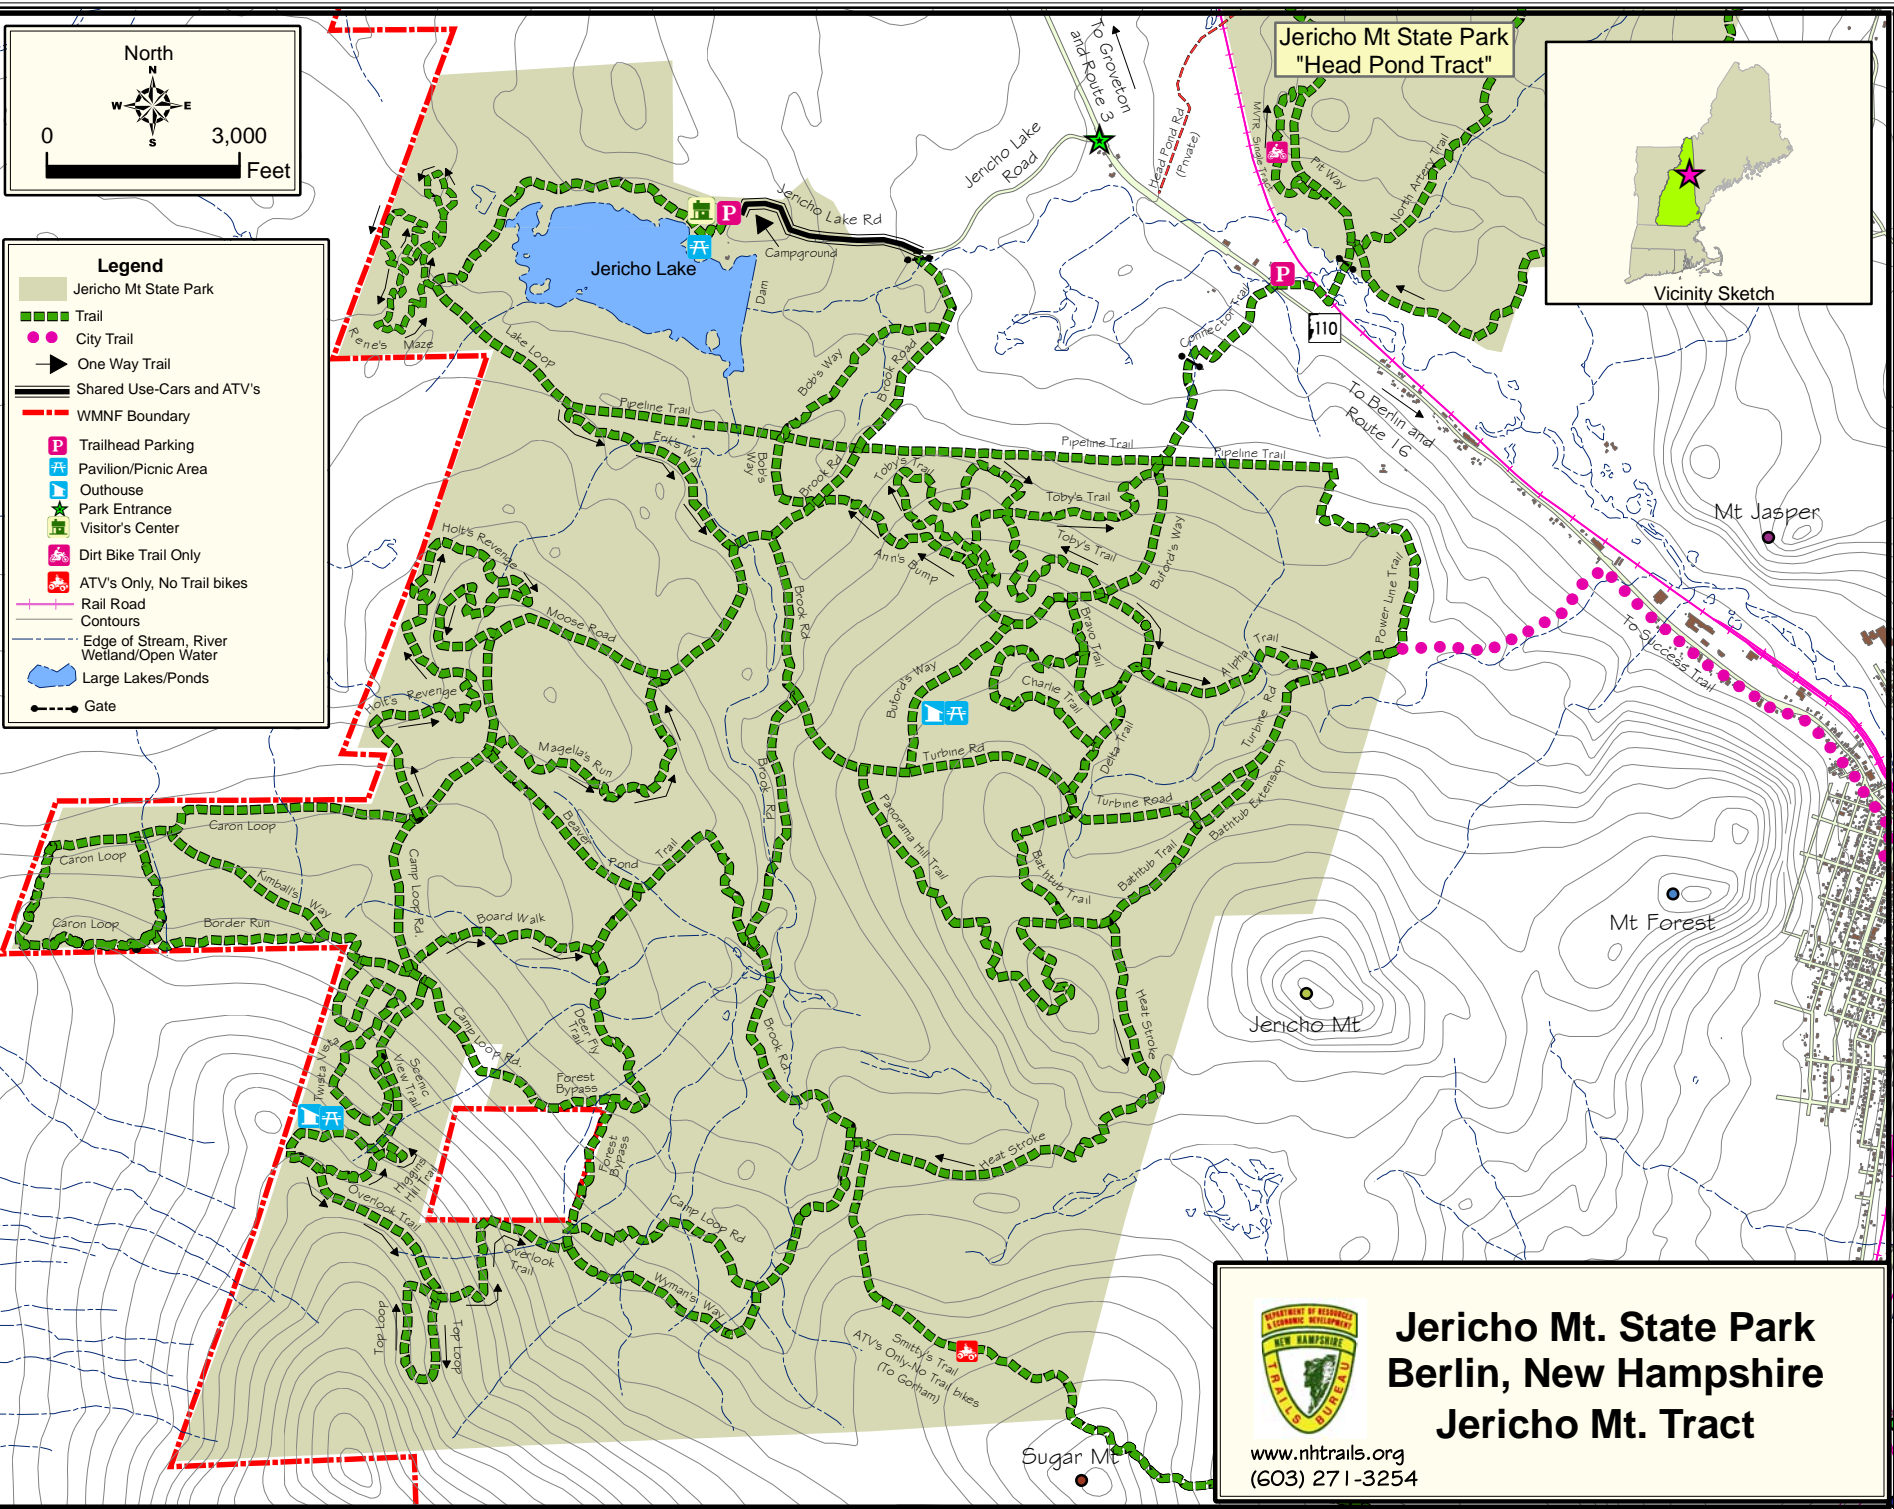

- Legend**
- Jericho Mt State Park
  - Trail
  - City Trail
  - One Way Trail
  - Shared Use-Cars and ATV's
  - WMNF Boundary
  - P Trailhead Parking
  - A Pavilion/Picnic Area
  - O Outhouse
  - \* Park Entrance
  - V Visitor's Center
  - D Dirt Bike Trail Only
  - A ATV's Only, No Trail bikes
  - Rail Road
  - Contours
  - Edge of Stream, River  
Wetland/Open Water
  - Large Lakes/Ponds
  - Gate

**Jericho Mt. State Park  
Berlin, New Hampshire  
Jericho Mt. Tract**

www.nhtrails.org  
(603) 271-3254